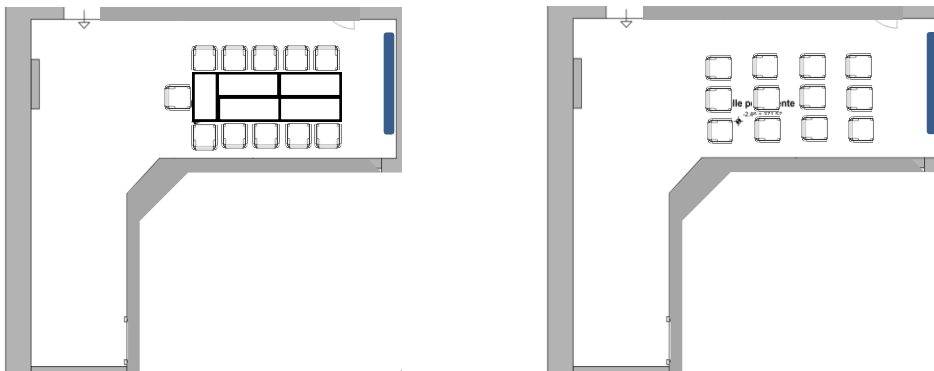

### SALON AUDREY

An occasional showroom or gallery, a breakaway meeting room or a recreation room for children during a family dinner party or Sunday brunch. This small multi-function room of 22 sqm can be privatised and adapted to your requirements.

### CAPACITY

Area	Height	Theatre	Boardroom	Cocktail
22 sqm	2.30 m	12 pers.	12 pers.	20 pers.